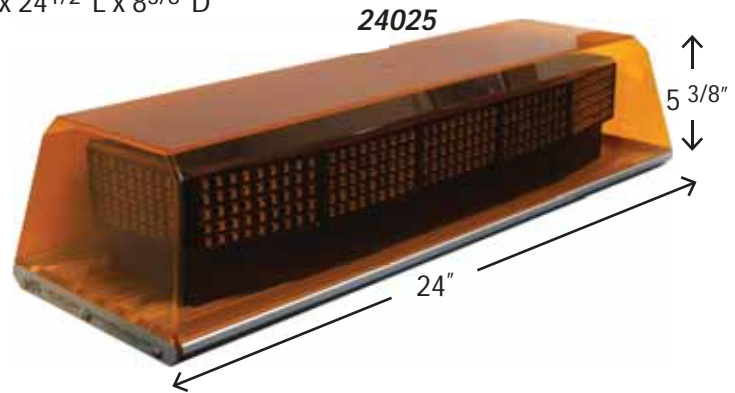

Switching Available p. 75

Mounting Solution Available p. 5

Mini Bars - 24" LED

- Permanent mount dimensions: 5^{3/8}" H x 24^{1/2}" L x 8^{3/8}" D
- Magnetic mount dimensions: 5^{7/8}" H x 24^{1/2}" L x 8^{3/8}" D
- Encapsulated electronics
- Polycarbonate outer dome, extruded aluminum base
- Dome colours available: amber, blue, clear, red
- T-slot mounting
- 25 user selectable patterns
- 20' cable included
- On/off & pattern select on permanent mount models
- Magnetic mount units supplied with 12' cigarette lighter cords, pattern select switch
- Magnetic mount conversion kit #96000
- Maximum current varies depending on flash pattern chosen

24" Mini Light Bars

24000 Series								Replacement Dome
Model #	Dome Colour	LED Colour	Volts DC	Max Amps	# of LED Panels	Mounting	Height	
24025	Amber	Amber	12	1.5 - 3.0	12	PM	5 3/8"	877201
24032	Blue	Blue	12	1.5 - 3.0	12	PM	5 3/8"	877202
24028	Amber	Amber	12	1.5 - 3.0	12	MM	6 1/8"	877201
24021	Clear	Amber	12	1.5 - 3.0	12	PM	5 3/8"	877203
24022	Clear	Blue	12	1.5 - 3.0	12	PM	5 3/8"	877203
24026	Clear	Amber	12	1.5 - 3.0	12	MM	6 1/8"	877203
24080	Amber	Amber	12	1.5 - 3.0	22	PM	5 3/8"	877201
24081	Clear	Amber	12	1.5 - 3.0	22	PM	5 3/8"	877203
24082	Amber	Amber	24	1.0 - 2.0	12	PM	5 3/8"	877201
24036	Clear	Amber	24	1.0 - 2.0	12	MM	6 1/8"	877203