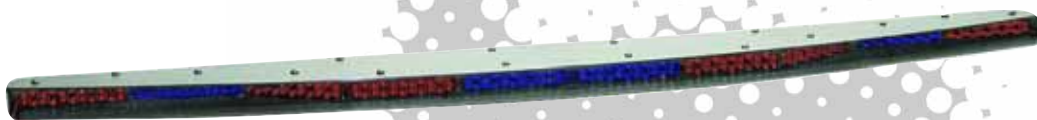

## ULB42

The patented STAR Phantom® interior mount LED lightbar is perfect for undercover or unmarked vehicle applications. With an extremely thin profile, less than 1" high, the ULB42 easily mounts under the center visor clips above the rear view mirror in 15-20 minutes. 270 long-life LEDs give the STAR Phantom® the power and flexibility you need with 35 customer selectable flash patterns with the push of a button. Two angled LED sections offer intersection clearing and a red "night vision" preserving map light are standard. An adjustable baffle is also included to eliminate "backflash" from the window. A rear window mount version is available without a cig plug adapter (Model# ULB42-1). The ULB42 ships complete with cig plug with lighted on/off switch, mounting brackets, hardware, and instructions.

Parts - ULB42 Series	Part Number
Cig Plug w/Lighted On/Off Switch	176S
Flasher Circuit	ULB399
Mounting Bracket Kit for Front/Rear	ULB-BKT
Baffle	30147-89P

## Specifications

**Size:** 15/16"H x 42"W x 4-3/4"D  
**Weight:** 2.6 lbs.  
**Voltage:** 12V DC  
**Amp Draw\*:** 5.4 Amps Max  
**Color Combinations:** Amber, Blue, Green, Red, White  
**Approvals:** SAE J595  
 California Title 13 in Red, Blue and Red/Blue  
 (Does not apply to all flash patterns)

## ULB42V - 220 LED's

- # An excellent economical choice for undercover or unmarked vehicle applications -
- # Low profile - Less than 1" high (15/16")
- # Dimentions - 42" long x 4 3/4" wide
- # Lightweight - 2.6lbs.
- # 12V DC cig. plug power (Model# ULB42V)
- # Rear window mount version available (Model# ULB42V-1)
- # Installs in 15-20 minutes
- # Universal visor clip mount
- # Mounts under the center visor clips above rear view mirror
- # Angled LED's for intersection clearing
- # Red "night vision" preserving Map Light
- # 35 Flash patterns via push button switch
- # For interior applications only
- # Custom lighting color combinations available: Blue, Red, White, Green, Amber